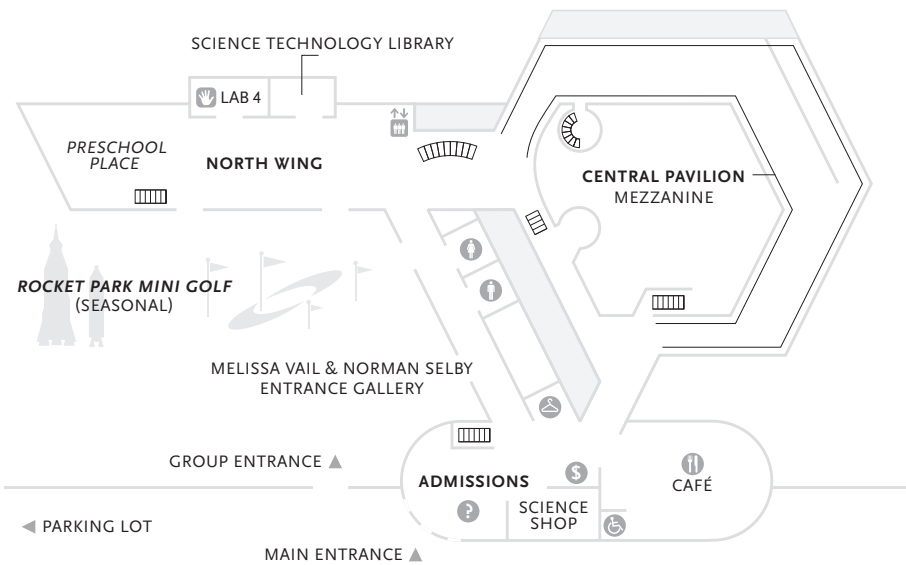

## UPPER LEVEL

- VISCUSI GALLERY
- GREAT HALL  
CONNECTED WORLDS
- NORTH WING  
THE SPORTS CHALLENGE  
TRAVELING EXHIBITION
- THEATER

## STREET LEVEL

- CENTRAL PAVILION MEZZANINE  
CHARLIE AND KIWI'S  
EVOLUTIONARY ADVENTURE  
MATHEMATICA: A WORLD OF NUMBERS  
SEEING THE LIGHT
- NORTH WING  
THE SEARCH FOR LIFE BEYOND EARTH  
PRESCHOOL PLACE
- ADMISSIONS  
MEMBER SERVICES

- ⓘ VISITOR INFORMATION
- 🔍 DISCOVERY LAB
- D DEMONSTRATION AREA
- 🍴 DINING AREA
- 💰 ATM
- 🧥 COAT CHECK
- ↑↓ ELEVATORS
- 🚪 STAIRS
- ▶ ENTRANCE
- 🚻 WOMEN'S RESTROOM
- 🚻 MEN'S RESTROOM
- ♿ ACCESSIBLE RESTROOM

## LOWER LEVEL

- CENTRAL PAVILION  
DESIGN LAB  
MAKER SPACE