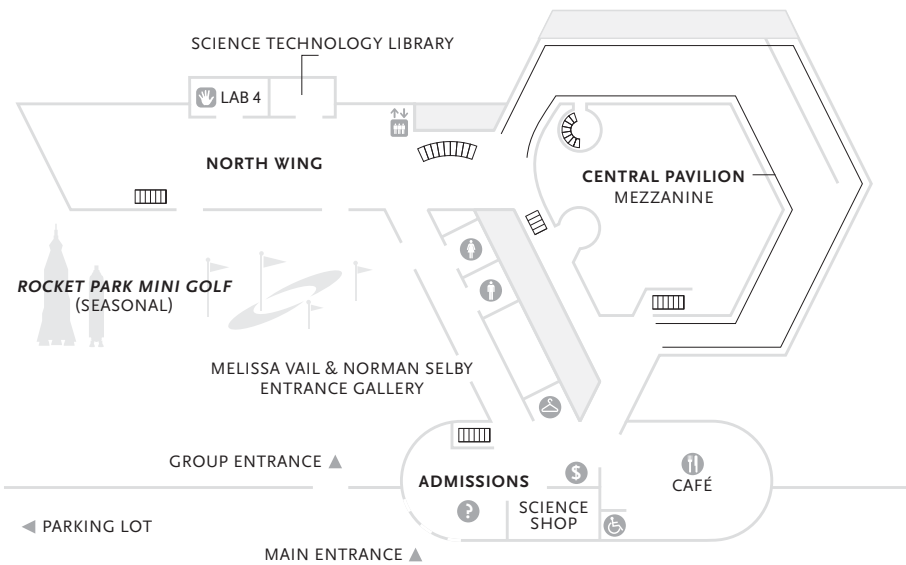

UPPER LEVEL

- VISCUSI GALLERY
- ▶ GREAT HALL
CONNECTED WORLDS
- ▣ NORTH WING
THE SPORTS CHALLENGE
TRAVELING EXHIBITION
- THEATER

STREET LEVEL

- CENTRAL PAVILION MEZZANINE
CHARLIE AND KIWI'S
EVOLUTIONARY ADVENTURE
MATHEMATICA: A WORLD OF NUMBERS
SEEING THE LIGHT
- ▣ NORTH WING
THE SEARCH FOR LIFE BEYOND EARTH
PRESCHOOL PLACE
- ADMISSIONS
MEMBER SERVICES

- ⓘ VISITOR INFORMATION
- 👤 DISCOVERY LAB
- D DEMONSTRATION AREA
- 🍴 DINING AREA
- 💰 ATM
- 🧥 COAT CHECK
- ⬆️ ELEVATORS
- 🪜 STAIRS
- ▶ ENTRANCE
- 🚺 WOMEN'S RESTROOM
- 🚻 MEN'S RESTROOM
- ♿ ACCESSIBLE RESTROOM

LOWER LEVEL

- CENTRAL PAVILION
DESIGN LAB
MAKER SPACE