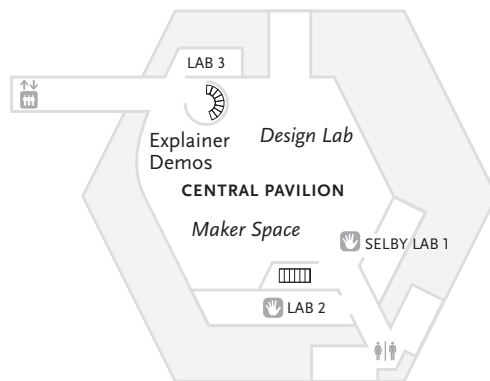

## UPPER LEVEL

- **THE ANTHONY VISCUSI GALLERY**
- **GREAT HALL**
  - > *Connected Worlds*
- **NORTH WING**
  - > *The Happiness Experiment*
  - Walter O. LeCroy Gallery
  - > *Dorothy Gillespie: Immersed in Color on Paper and Aluminum*
- **ROTUNDA**
  - 3D Theater
  - > *Hidden Pacific 3D* — 11 am, 1 pm, 3 pm
  - > *Serengeti 3D* — 11:30 am, 1:30 pm, 3:30 pm
  - > *Pandas 3D* — 12 pm, 2 pm, 4 pm

## STREET LEVEL

- **CENTRAL PAVILION**
  - Con Edison Gallery
  - > *Hidden Beauty: The Aesthetics of Medical Science*
  - > *Small Discoveries*
  - > *Human Plus*
  - > *Mathematica: A World of Numbers*
  - > *Powering the City*
- **NORTH WING**
  - > *Bubbles Exhibition (Coming Soon)*
  - > *Preschool Place*
- **ADMISSIONS**
  - Visitor Information
  - Café and Science Shop

## LOWER LEVEL

- **CENTRAL PAVILION**
  - > *Maker Space*
  - > *Design Lab*
  - Explainer Demos

- VISITOR INFORMATION
- LOCKERS
- LOST AND FOUND
- DINING AREA
- ATM
- DISCOVERY LAB
- NURSING ROOM
- STROLLER PARKING
- ENTRANCE
- ELEVATORS
- STAIRS
- RESTROOM