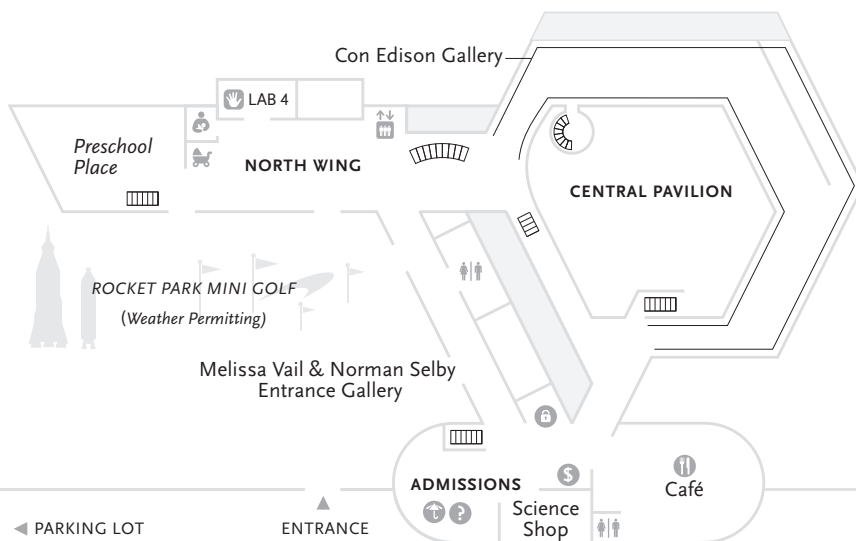

## UPPER LEVEL

- **THE ANTHONY VISCUSI GALLERY**
- **GREAT HALL**
  - > *Connected Worlds*
- **NORTH WING**
  - > *The Happiness Experiment*
  - Walter O. LeCroy Gallery
  - > *Dorothy Gillespie: Immersed in Color on Paper and Aluminum*
- **ROTUNDA**
  - 3D Theater
  - > *Hidden Pacific 3D* — 11 am, 1 pm, 3 pm
  - > *Serengeti 3D* — 11:30 am, 1:30 pm, 3:30 pm
  - > *Pandas 3D* — 12 pm, 2 pm, 4 pm

## STREET LEVEL

- **CENTRAL PAVILION**
  - Con Edison Gallery
  - > *Hidden Beauty: The Aesthetics of Medical Science*
  - > *Small Discoveries*
  - > *Human Plus*
  - > *Mathematica: A World of Numbers*
  - > *Powering the City*
- **NORTH WING**
  - > *Bubbles Exhibition (Coming Soon)*
  - > *Preschool Place*
- **ADMISSIONS**
  - Visitor Information
  - Café and Science Shop

## LOWER LEVEL

- **CENTRAL PAVILION**
  - > *Maker Space*
  - > *Design Lab*
  - Explainer Demos

- VISITOR INFORMATION
- LOCKERS
- LOST AND FOUND
- DINING AREA
- ATM
- DISCOVERY LAB
- NURSING ROOM
- STROLLER PARKING
- ENTRANCE
- ELEVATORS
- STAIRS
- RESTROOM