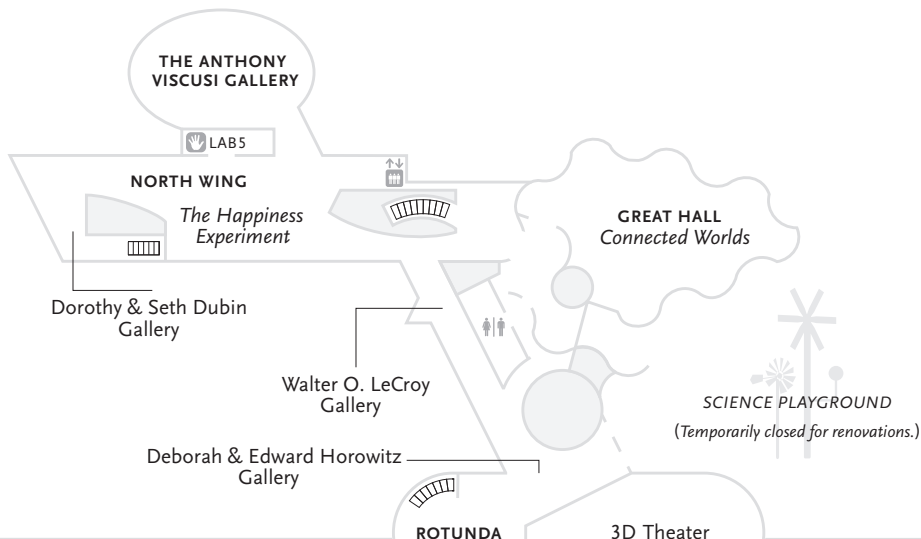

## UPPER LEVEL

- **THE ANTHONY VISCUSI GALLERY**
- **GREAT HALL**
  - > *Connected Worlds*
- **NORTH WING**
  - > *The Happiness Experiment*
  - Walter O. LeCroy Gallery
  - > *Dorothy Gillespie: Immersed in Color on Paper and Aluminum*
- **ROTUNDA**
  - 3D Theater
  - > *Hidden Pacific 3D* — 11 am, 1 pm, 3 pm
  - > *Serengeti 3D* — 11:30 am, 1:30 pm, 3:30 pm
  - > *Pandas 3D* — 12 pm, 2 pm, 4 pm

## STREET LEVEL

- **CENTRAL PAVILION**
  - Con Edison Gallery
  - > *Hidden Beauty: The Aesthetics of Medical Science*
  - > *Small Discoveries*
  - > *Human Plus*
  - > *Mathematica: A World of Numbers*
  - > *Powering the City*
- **NORTH WING**
  - > *Bubbles Exhibition (Coming Soon)*
  - > *Preschool Place*
- **ADMISSIONS**
  - Visitor Information
  - Café and Science Shop

## LOWER LEVEL

- **CENTRAL PAVILION**
  - > *Maker Space*
  - > *Design Lab*
  - Explainer Demos

- VISITOR INFORMATION
- LOCKERS
- LOST AND FOUND
- DINING AREA
- ATM
- DISCOVERY LAB
- NURSING ROOM
- STROLLER PARKING
- ENTRANCE
- ELEVATORS
- STAIRS
- RESTROOM