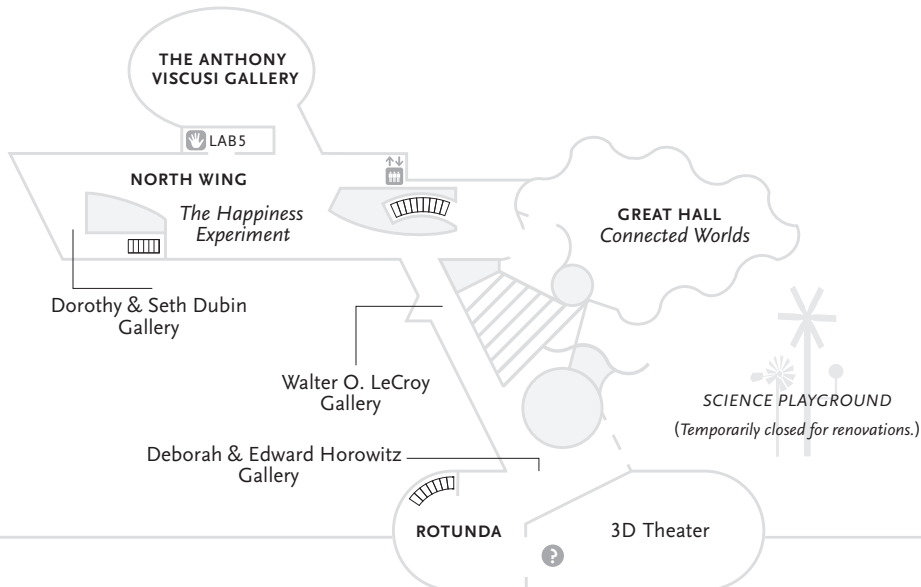

## UPPER LEVEL

- **THE ANTHONY VISCUSI GALLERY**
- **GREAT HALL**
  - > *Connected Worlds*
- **NORTH WING**
  - > *The Happiness Experiment*
  - Walter O. LeCroy Gallery
  - > *Above And Beyond:*
  - Atmospheric Paintings By Victoria Lowe*
- **ROTUNDA**
  - 3D Theater
  - > *Hidden Pacific 3D* — 11 am, 1 pm, 3 pm
  - > *Serengeti 3D* — 11:30 am, 1:30 pm, 3:30 pm
  - > *Pandas 3D* — 12 pm, 2 pm, 4 pm

## STREET LEVEL

- **CENTRAL PAVILION**
  - Con Edison Gallery
  - > *Hidden Beauty: The Aesthetics of Medical Science*
  - > *Small Discoveries*
  - > *Human Plus*
  - > *Mathematica: A World of Numbers*
  - > *Powering the City*
- **NORTH WING**
  - > *Bubbles Exhibition (Coming Soon)*
  - > *Preschool Place*
- **ADMISSIONS**
  - Visitor Information
  - Café and Science Shop

## LOWER LEVEL

- **CENTRAL PAVILION**
  - > *Maker Space*
  - > *Design Lab*
  - Explainer Demos

- VISITOR INFORMATION
- LOCKERS
- LOST AND FOUND
- DINING AREA
- ATM
- DISCOVERY LAB
- NURSING ROOM
- STROLLER PARKING
- ENTRANCE
- ELEVATORS
- STAIRS
- RESTROOM