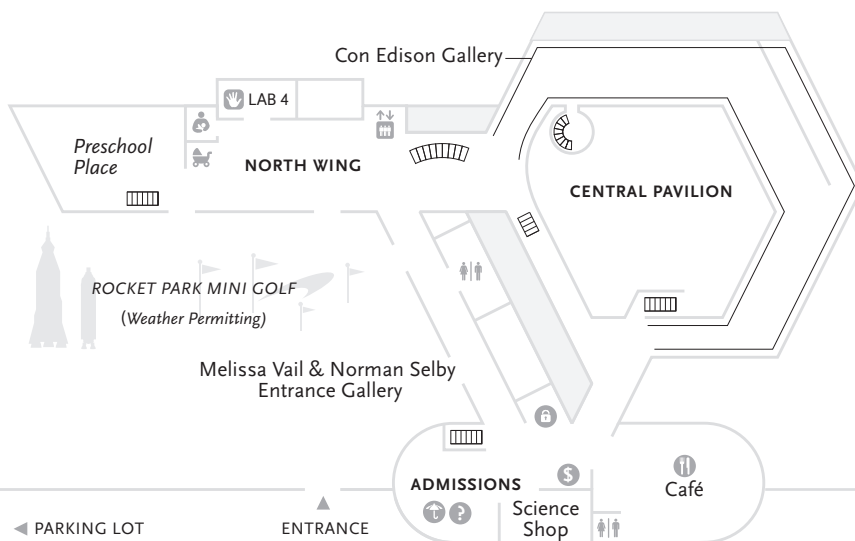

## UPPER LEVEL

- **THE ANTHONY VISCUSI GALLERY**
- **GREAT HALL**
  - > *Connected Worlds*
- **NORTH WING**
  - > *The Happiness Experiment*
  - Walter O. LeCroy Gallery
  - > *Above And Beyond:*
  - Atmospheric Paintings By Victoria Lowe*
- **ROTUNDA**
  - 3D Theater
  - > *Hidden Pacific 3D* — 11 am, 1 pm, 3 pm
  - > *Serengeti 3D* — 11:30 am, 1:30 pm, 3:30 pm
  - > *Pandas 3D* — 12 pm, 2 pm, 4 pm

## STREET LEVEL

- **CENTRAL PAVILION**
  - Con Edison Gallery
  - > *Hidden Beauty: The Aesthetics of Medical Science*
  - > *Small Discoveries*
  - > *Human Plus*
  - > *Mathematica: A World of Numbers*
  - > *Powering the City*
- **NORTH WING**
  - > *Bubbles Exhibition (Coming Soon)*
  - > *Preschool Place*
- **ADMISSIONS**
  - Visitor Information
  - Café and Science Shop

## LOWER LEVEL

- **CENTRAL PAVILION**
  - > *Maker Space*
  - > *Design Lab*
  - Explainer Demos

- VISITOR INFORMATION
- LOCKERS
- LOST AND FOUND
- DINING AREA
- ATM
- DISCOVERY LAB
- NURSING ROOM
- STROLLER PARKING
- ENTRANCE
- ELEVATORS
- STAIRS
- RESTROOM