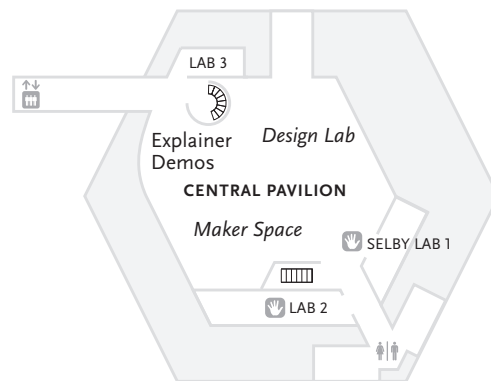

## UPPER LEVEL

- **THE ANTHONY VISCUSI GALLERY**
- **GREAT HALL**
  - > *Connected Worlds*
- **NORTH WING**
  - > *The Happiness Experiment*
  - Walter O. LeCroy Gallery
  - > *Above And Beyond:*
  - Atmospheric Paintings By Victoria Lowe*
- **ROTUNDA**
  - 3D Theater
  - > *Hidden Pacific 3D* — 11 am, 1 pm, 3 pm
  - > *Serengeti 3D* — 11:30 am, 1:30 pm, 3:30 pm
  - > *Pandas 3D* — 12 pm, 2 pm, 4 pm

## STREET LEVEL

- **CENTRAL PAVILION**
  - Con Edison Gallery
  - > *Hidden Beauty: The Aesthetics of Medical Science*
  - > *Small Discoveries*
  - > *Human Plus*
  - > *Mathematica: A World of Numbers*
  - > *Powering the City*
- **NORTH WING**
  - > *Bubbles Exhibition (Coming Soon)*
  - > *Preschool Place*
- **ADMISSIONS**
  - Visitor Information
  - Café and Science Shop

## LOWER LEVEL

- **CENTRAL PAVILION**
  - > *Maker Space*
  - > *Design Lab*
  - Explainer Demos

- VISITOR INFORMATION
- LOCKERS
- LOST AND FOUND
- DINING AREA
- ATM
- DISCOVERY LAB
- NURSING ROOM
- STROLLER PARKING
- ENTRANCE
- ELEVATORS
- STAIRS
- RESTROOM