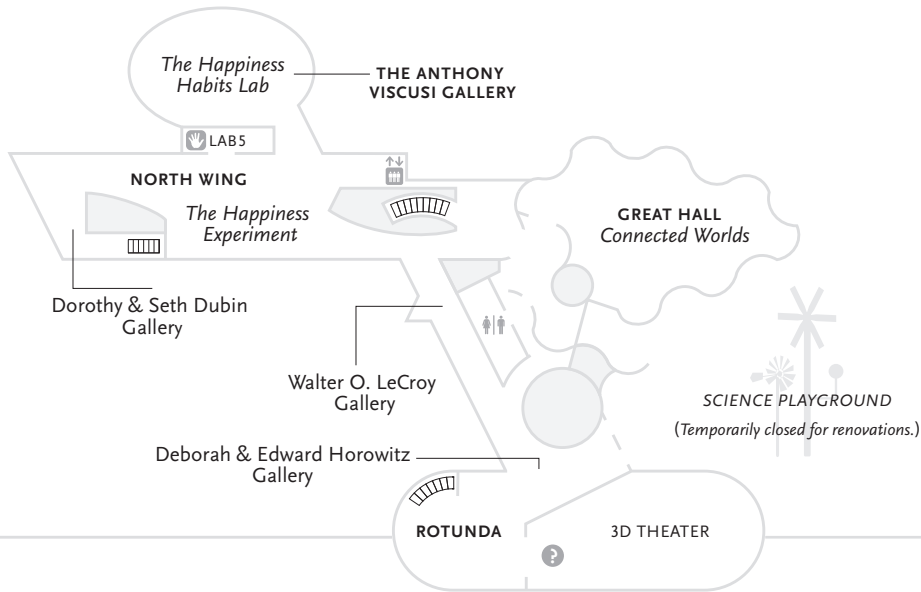

UPPER LEVEL

- **THE ANTHONY VISCUSI GALLERY**
 - > *The Happiness Habits Lab*
- ▶ **GREAT HALL**
 - > *Connected Worlds*
- **NORTH WING**
 - > *The Happiness Experiment*
 - Walter O. LeCroy Gallery
 - > *Luminosity: Jenn Shifflet*
- **ROTUNDA**
 - 3D Theater
 - > *Great Bear Rainforest 3D*
 - Deborah & Edward Horowitz Gallery
 - > *Landscapes of Material and Mind*

STREET LEVEL

- **CENTRAL PAVILION**
 - Con Edison Gallery
 - > *Nikon Small World*
 - > *Wild Minds: What Animals Really Think*
 - > *The Evolution + Health Connection*
 - > *Charlie and Kiwi's Evolutionary Adventure*
 - > *Mathematica: A World of Numbers*
 - > Explainer Demos
 - > *Maker Space*
 - > *Design Lab*
- **NORTH WING**
 - > *The Search for Life Beyond Earth*
 - > *Preschool Place*
- **ADMISSIONS**
 - Visitor Information
 - Café

LOWER LEVEL

- **CENTRAL PAVILION**
 - (Reopening Fall 2022!)

- VISITOR INFORMATION
- LOCKERS
- LOST AND FOUND
- CAFÉ
- ATM
- DISCOVERY LAB
- NURSING ROOM
- STROLLER PARKING
- ▶ ENTRANCE
- ELEVATORS
- STAIRS
- RESTROOM