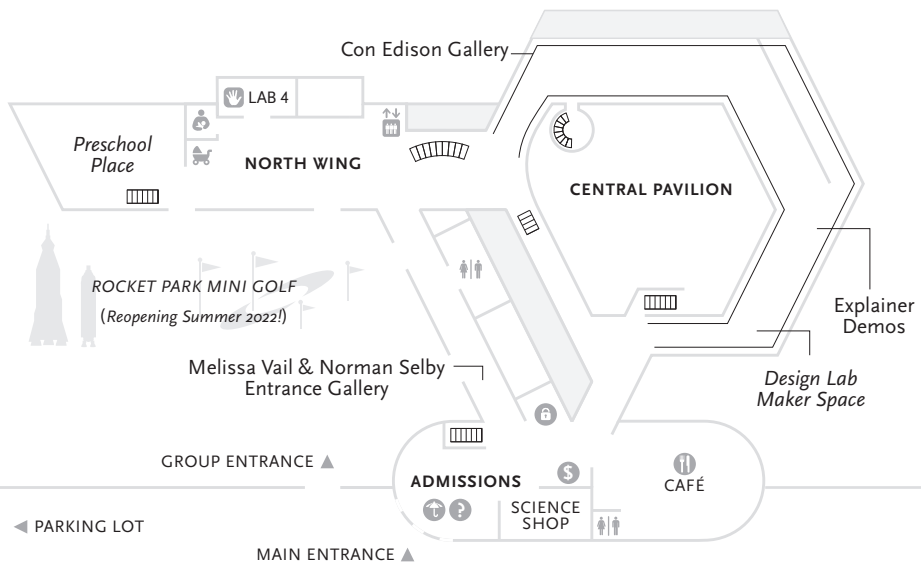

UPPER LEVEL

- **THE ANTHONY VISCUSI GALLERY**
 - > *The Happiness Habits Lab*
- ▶ **GREAT HALL**
 - > *Connected Worlds*
- **NORTH WING**
 - > *The Happiness Experiment*
 - Walter O. LeCroy Gallery
 - > *Luminosity: Jenn Shifflet*
- **ROTUNDA**
 - 3D Theater
 - > *Great Bear Rainforest 3D*
 - Deborah & Edward Horowitz Gallery
 - > *Landscapes of Material and Mind*

STREET LEVEL

- **CENTRAL PAVILION**
 - Con Edison Gallery
 - > *Nikon Small World*
 - > *Wild Minds: What Animals Really Think*
 - > *The Evolution + Health Connection*
 - > *Charlie and Kiwi's Evolutionary Adventure*
 - > *Mathematica: A World of Numbers*
 - > Explainer Demos
 - > *Maker Space*
 - > *Design Lab*
- **NORTH WING**
 - > *The Search for Life Beyond Earth*
 - > *Preschool Place*
- **ADMISSIONS**
 - Visitor Information
 - Café

LOWER LEVEL

- **CENTRAL PAVILION**
 - (Reopening Fall 2022!)

- VISITOR INFORMATION
- LOCKERS
- LOST AND FOUND
- CAFÉ
- ATM
- DISCOVERY LAB
- NURSING ROOM
- STROLLER PARKING
- ▶ ENTRANCE
- ELEVATORS
- STAIRS
- RESTROOM