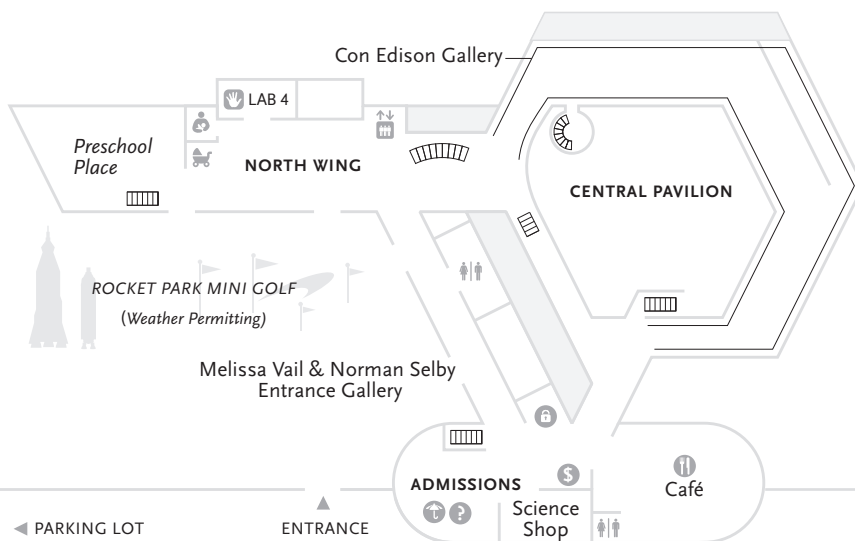

UPPER LEVEL

- THE ANTHONY VISCUSI GALLERY
- GREAT HALL
 - > *Connected Worlds*
- NORTH WING
 - Walter O. LeCroy Gallery
 - Building Imagination: Brick by Brick
- ROTUNDA
 - Theater

STREET LEVEL

- CENTRAL PAVILION
 - Con Edison Gallery
 - > *Small Discoveries*
 - > *Human Plus*
 - > *Mathematica: A World of Numbers*
 - > *Powering the City*
- NORTH WING
 - > *The Big Bubble Experiment*
 - > *Preschool Place*
- ADMISSIONS
 - Visitor Information
 - Café and Science Shop

LOWER LEVEL

- CENTRAL PAVILION
 - > *Maker Space*
 - > *Design Lab*
 - Explainer Demos

- VISITOR INFORMATION
- LOCKERS
- LOST AND FOUND
- DINING AREA
- ATM
- DISCOVERY LAB
- NURSING ROOM
- STROLLER PARKING
- ENTRANCE
- ELEVATORS
- STAIRS
- RESTROOM