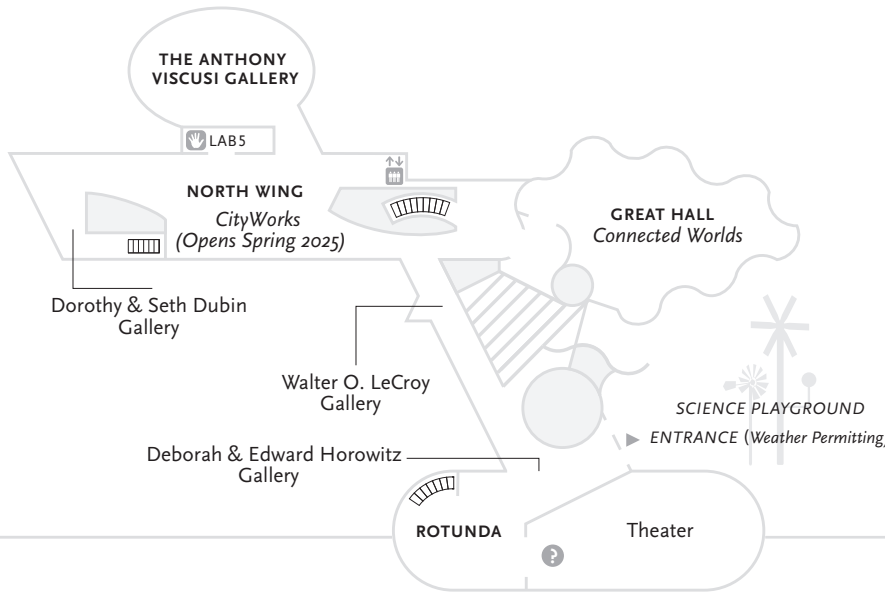

UPPER LEVEL

- THE ANTHONY VISCUSI GALLERY
- GREAT HALL
 - > *Connected Worlds*
- NORTH WING
 - Walter O. LeCroy Gallery
 - Building Imagination: Brick by Brick
- ROTUNDA
 - Theater

STREET LEVEL

- CENTRAL PAVILION
 - Con Edison Gallery
 - > *Small Discoveries*
 - > *Human Plus*
 - > *Mathematica: A World of Numbers*
 - > *Powering the City*
- NORTH WING
 - > *The Big Bubble Experiment*
 - > *Preschool Place*
- ADMISSIONS
 - Visitor Information
 - Café and Science Shop

LOWER LEVEL

- CENTRAL PAVILION
 - > *Maker Space*
 - > *Design Lab*
 - Explainer Demos

- VISITOR INFORMATION
- LOCKERS
- LOST AND FOUND
- DINING AREA
- ATM
- DISCOVERY LAB
- NURSING ROOM
- STROLLER PARKING
- ENTRANCE
- ELEVATORS
- STAIRS
- RESTROOM