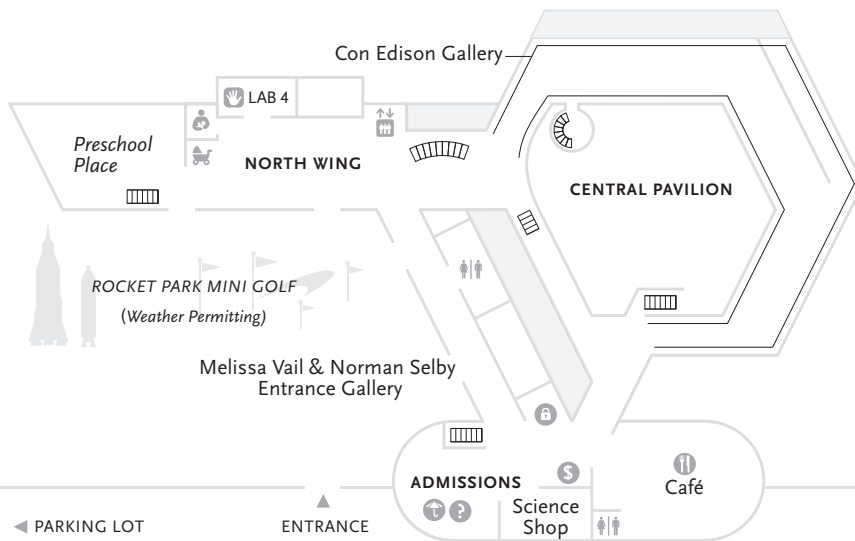

UPPER LEVEL

- THE ANTHONY VISCUSI GALLERY
- GREAT HALL
 - > *Connected Worlds*
- NORTH WING
 - Walter O. LeCroy Gallery
 - Building Imagination: Brick by Brick*
- ROTUNDA
 - Theater

STREET LEVEL

- CENTRAL PAVILION
 - Con Edison Gallery
 - > *Small Discoveries*
 - > *Human Plus*
 - > *Mathematica: A World of Numbers*
 - > *Powering the City*
- NORTH WING
 - > *The Big Bubble Experiment*
 - > *Preschool Place*
- ADMISSIONS
 - Visitor Information
 - Café and Science Shop

LOWER LEVEL

- CENTRAL PAVILION
 - > *Maker Space*
 - > *Design Lab*
 - Explainer Demos

- VISITOR INFORMATION
- LOCKERS
- LOST AND FOUND
- DINING AREA
- ATM
- DISCOVERY LAB
- NURSING ROOM
- STROLLER PARKING
- ENTRANCE
- ELEVATORS
- STAIRS
- RESTROOM