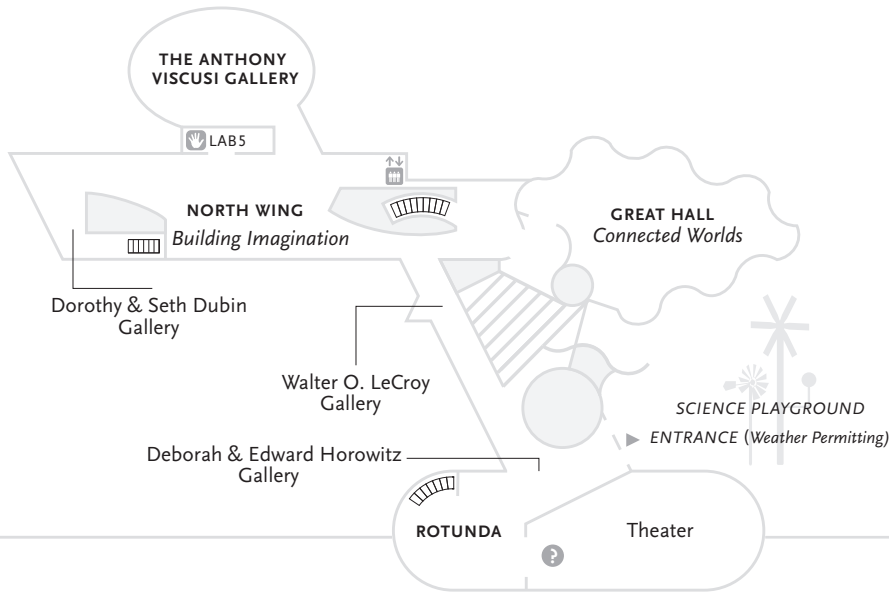

UPPER LEVEL

- THE ANTHONY VISCUSI GALLERY
- GREAT HALL
 - > *Connected Worlds*
- NORTH WING
 - Walter O. LeCroy Gallery
 - Building Imagination: Brick by Brick*
- ROTUNDA
 - Theater

STREET LEVEL

- CENTRAL PAVILION
 - Con Edison Gallery
 - > *Small Discoveries*
 - > *Human Plus*
 - > *Mathematica: A World of Numbers*
 - > *Powering the City*
- NORTH WING
 - > *The Big Bubble Experiment*
 - > *Preschool Place*
- ADMISSIONS
 - Visitor Information
 - Café and Science Shop

LOWER LEVEL

- CENTRAL PAVILION
 - > *Maker Space*
 - > *Design Lab*
 - Explainer Demos

- VISITOR INFORMATION
- LOCKERS
- LOST AND FOUND
- DINING AREA
- ATM
- DISCOVERY LAB
- NURSING ROOM
- STROLLER PARKING
- ENTRANCE
- ELEVATORS
- STAIRS
- RESTROOM